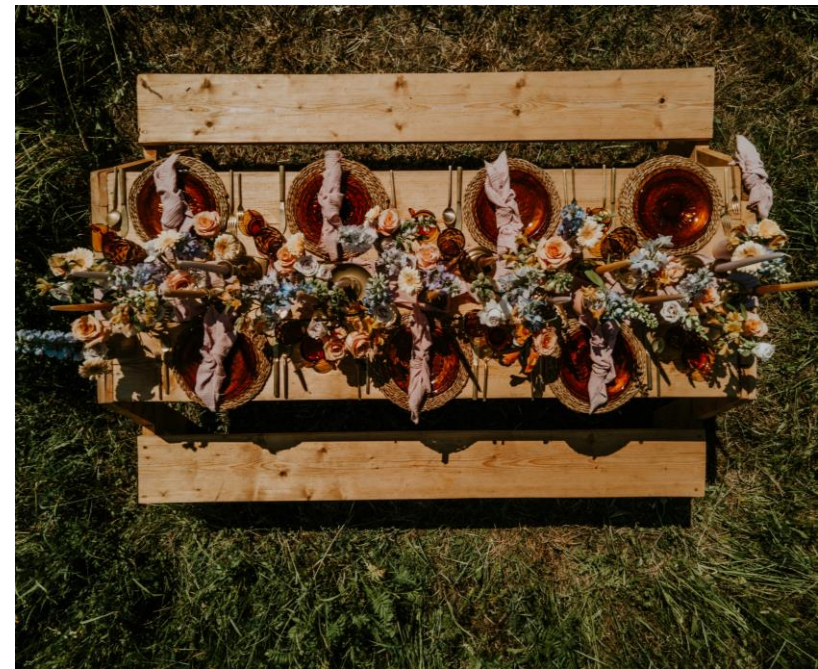

The background features several overlapping, semi-transparent circles in various colors: light green, light blue, light purple, light pink, and light orange. The circles are arranged in a way that they appear to be layered, with some partially obscured by others. The overall effect is soft and artistic. At the bottom of the image, there is a white, torn-paper-like border that separates the main content from the bottom edge.

Kompleksowy wystrój rozmaitych okoliczności

Urodziny, baby shower, wieczory panięńskie, rocznice ślubów, sesje stylizowane, warsztaty,
eventy firmowe i inne...

Eventy

40. rocznica ślubu

1

T W M O M

30. urodziny w plenerze